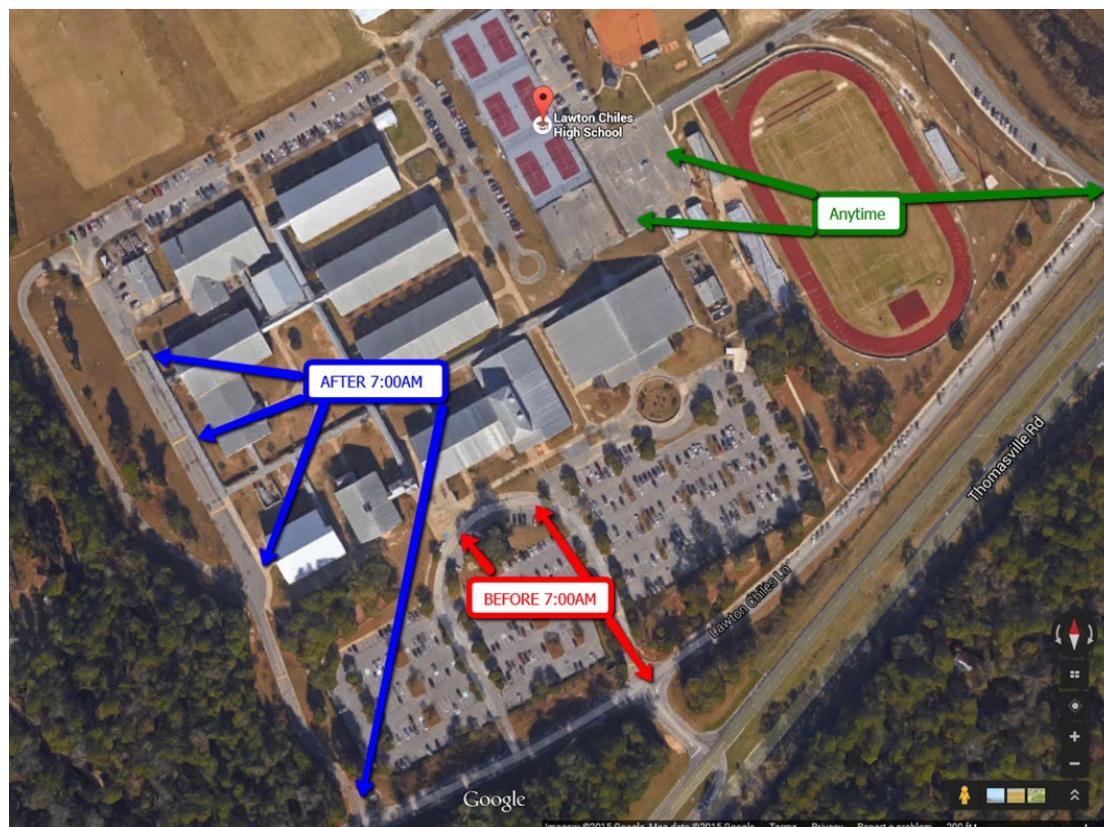

Information about of our student drop-off/pick-up procedures and areas

Dear Parents/Guardians:

We want to make sure everyone is clear on the morning and afternoon drop-off and pick-up areas and procedures for the school year.

For ALL Drop-Off/Pick-Up Areas

*Pull as far forward as possible down the bus ramp, around the circle, and around track/driver's ed area to allow for the most effective and efficient pick-up/drop-off, THANK YOU!

*DO NOT have your child come across traffic to get in your vehicle. Make sure they can go from sidewalk to vehicle to ensure their safety.

Morning Drop-Off Areas (6:45AM to 7:25AM)

***Circle Drive can only be used BEFORE 7:00AM**

*Bus Ramp can only be used *AFTER* 7:00AM

*North Entrance can be used ANYTIME